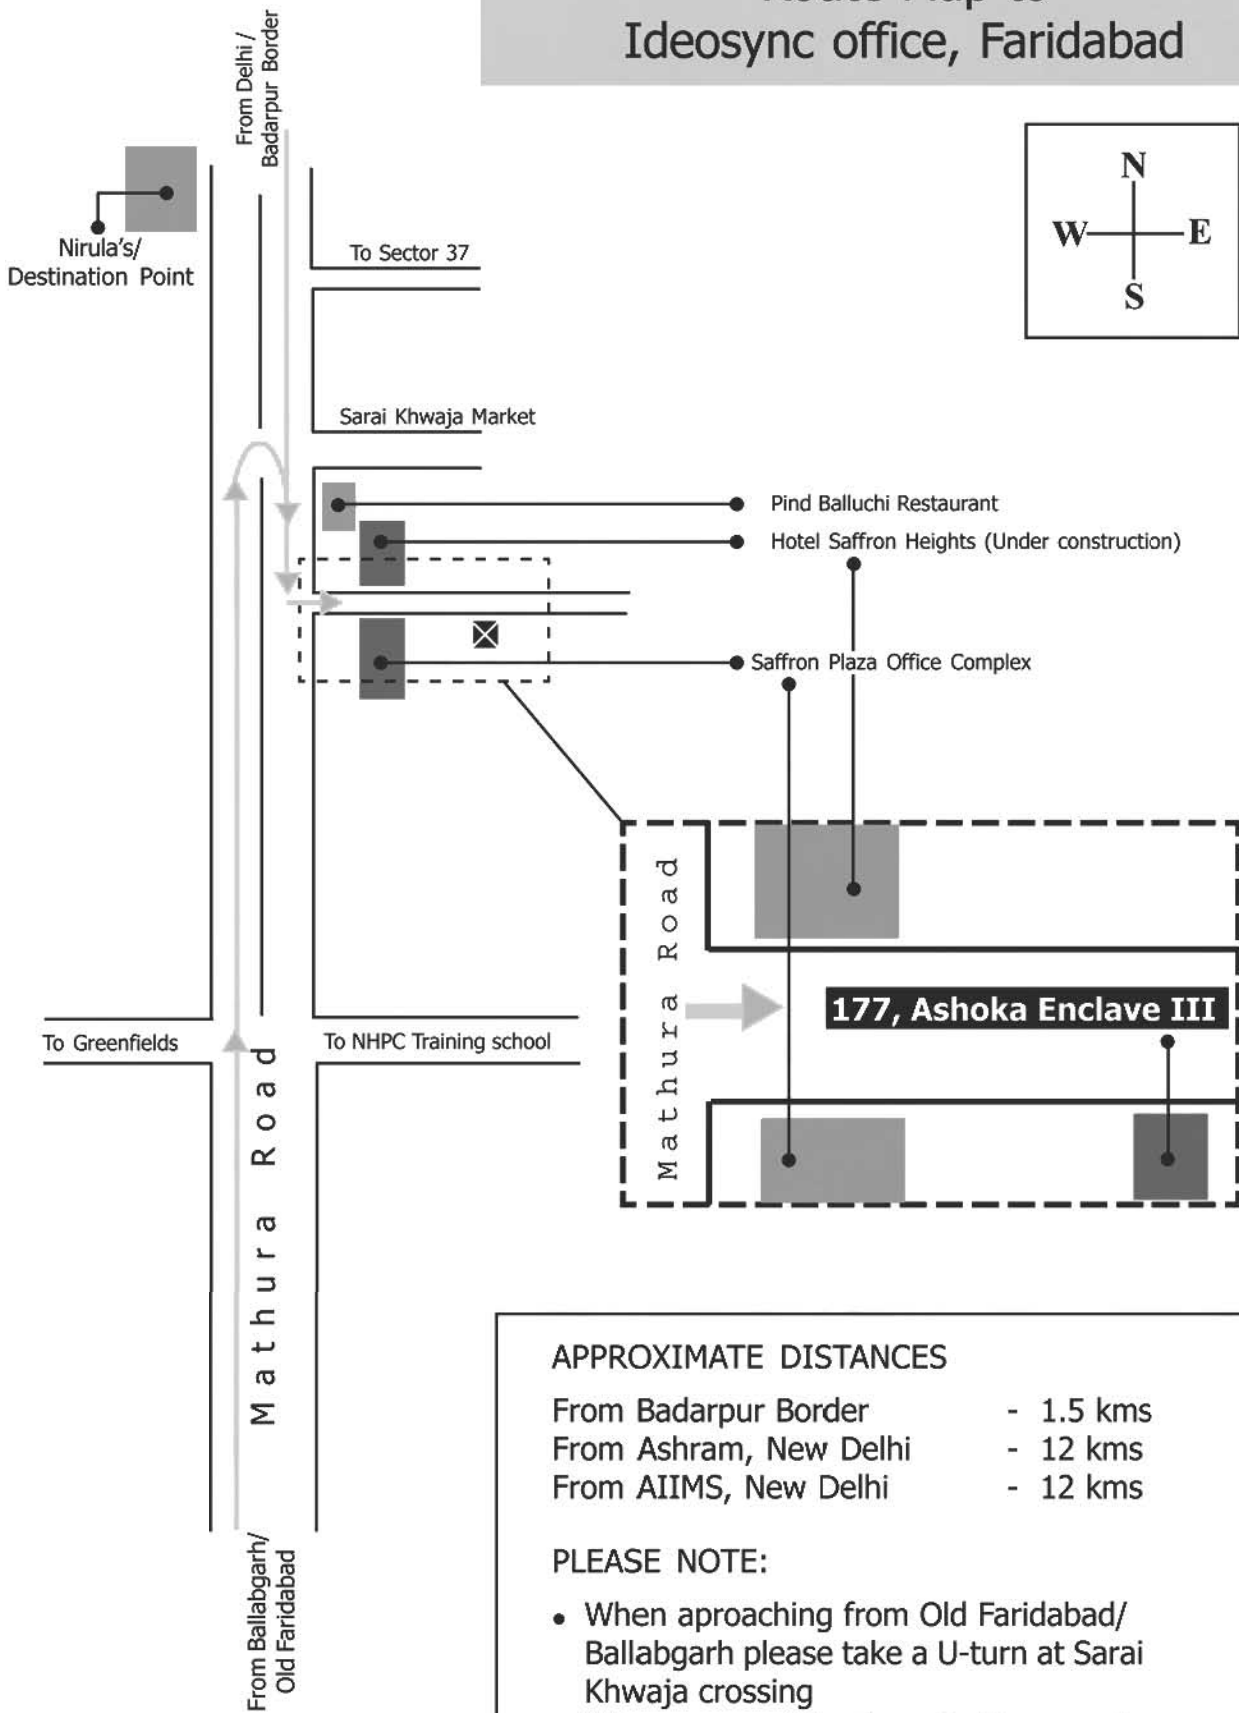

Route Map to Ideosync office, Faridabad

APPROXIMATE DISTANCES

- From Badarpur Border - 1.5 kms
- From Ashram, New Delhi - 12 kms
- From AIIMS, New Delhi - 12 kms

PLEASE NOTE:

- When approaching from Old Faridabad/ Ballabgarh please take a U-turn at Sarai Khwaja crossing
- When approaching from Delhi, cross the border, Sector 37, Sarai Khwaja market, and Moet's Retreat (all to your left)

(MAP NOT TO SCALE)